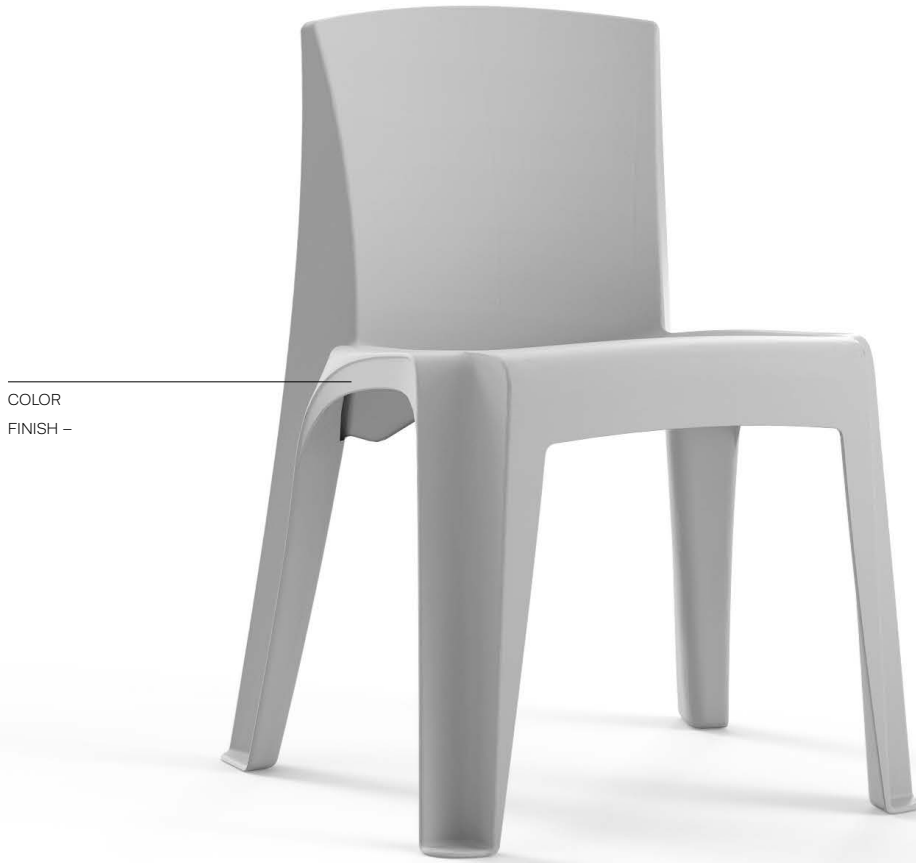

**Caliber**

Seating Collection

When ordering this product, specification codes must be added to unit Model Number, as shown below.

NOTE: Upholstery and/or additional options must be specified separately.

# SC400 -FG

**BG** Blue Grey

**FG** Fog Gray

**SB** Slate Blue

**T** Teal

**Caliber**

Seating Collection

**SC400**

DESCRIPTION –

Stacking Chair

DIMENSIONS –

Width 20.5

Depth 21

Height 30

Seat Width 18.5

Seat Depth 17.5

Seat Hight 18.5

Ship Weight 8.25

**MODEL NO.**

**SC400**

**PRICE**

USD \$

330

Caliber